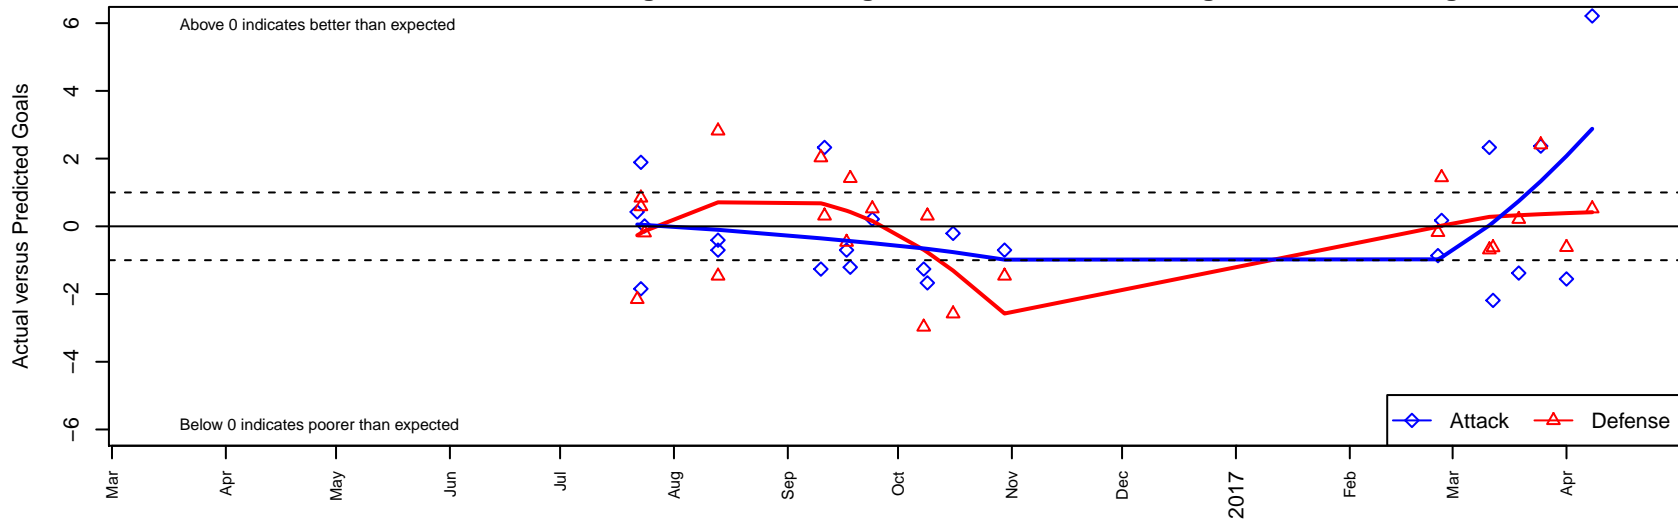

CWSA Navy G04

Central Washington Soccer Academy
 Yakima, WA
 G04 total strength=1037
 attack=3.6 defense=1.44
 fall league = PSPL WSPL 2 U13
 spr league = Spr PSPL Classic 1 U13
 notes= Gallegos 2016

alt names used:
 CENTRAL WASHINGTON SOUNDERSCW SC
 CWSA CWS Gallegos
 CWS 04 Gallegos
 CWSA CWS Gallegos
 CWS G04 NAVY (WA)

Venues played:
 2016 Sounders FC Cup GU13 Silver
 2016 Central WA Super Cup U13 Gold
 2016 PSPL WSPL 2 U13
 2016 Spr PSPL Classic 1 U13

CWSA Navy G04
 Dots are actual minus expected GF (blue circles) and GA (red triangles).
 Blue line is smoothed change in attack strength. Red is smoothed change in defense strength.

**attack and defense variance (black dot)
relative to other teams
and top 10 in region**

**attack and defense rating
relative to others at age
and all opponents in last 13 months**

Performance relative to 13 month average