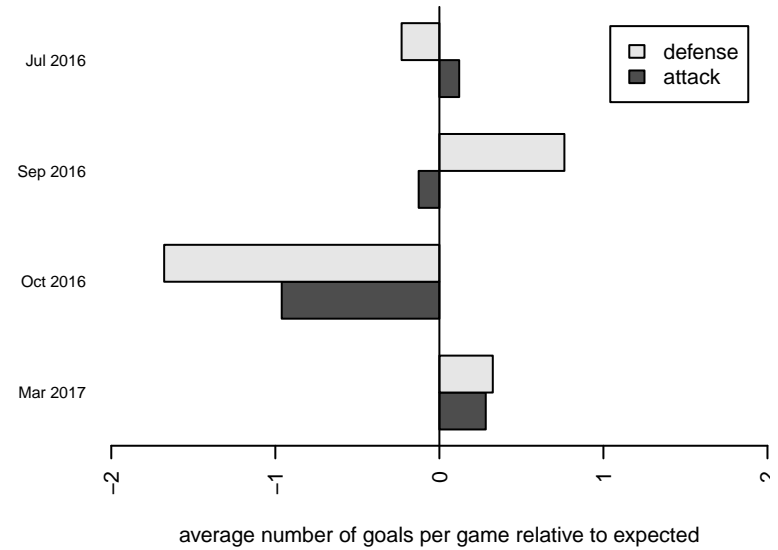

Performance relative to 13 month average