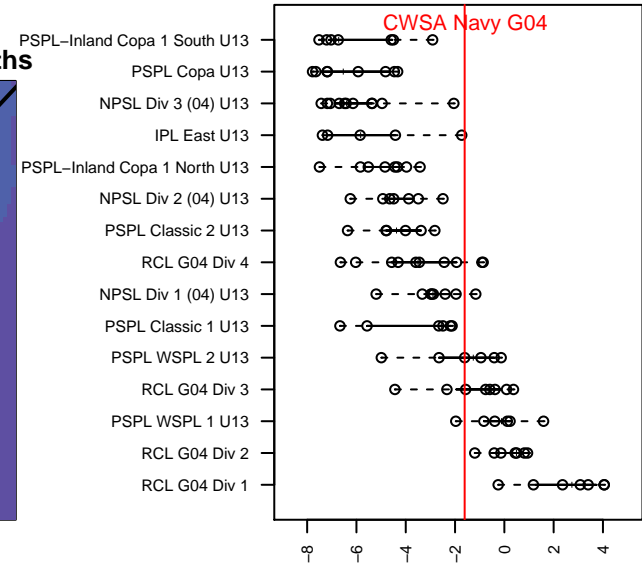

CWSA Navy G04

Central Washington Soccer Academy
 Yakima, WA
 G04 total strength=1037
 attack=3.6 defense=1.44
 fall league = PSPL WSPL 2 U13
 spr league = Spr PSPL Classic 1 U13
 notes= Gallegos 2016

alt names used:
 CENTRAL WASHINGTON SOUNDERSCW SC
 CWSA CWS Gallegos
 CWS 04 Gallegos
 CWSA CWS Gallegos
 CWS G04 NAVY (WA)

Venues played:
 2016 Sounders FC Cup GU13 Silver
 2016 Central WA Super Cup U13 Gold
 2016 PSPL WSPL 2 U13
 2016 Spr PSPL Classic 1 U13

CWSA Navy G04
 Dots are actual minus expected GF (blue circles) and GA (red triangles).
 Blue line is smoothed change in attack strength. Red is smoothed change in defense strength.

**attack and defense variance (black dot)
relative to other teams
and top 10 in region**

**attack and defense rating
relative to others at age
and all opponents in last 13 months**

Performance relative to 13 month average