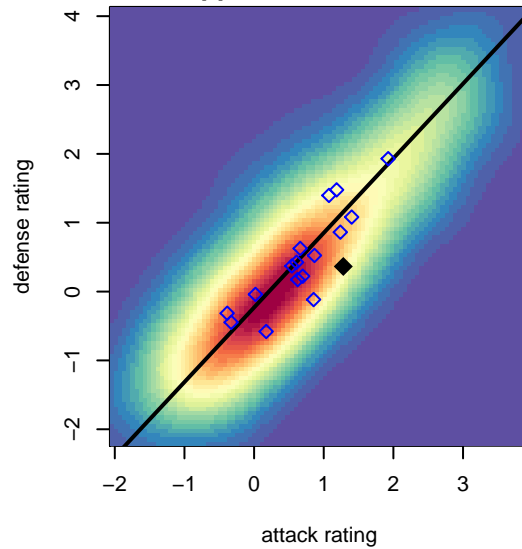

CWSA Navy G04

Central Washington Soccer Academy
 Yakima, WA
 G04 total strength=1037
 attack=3.6 defense=1.44
 fall league = PSPL WSPL 2 U13
 spr league = Spr PSPL Classic 1 U13
 notes= Gallegos 2016

alt names used:
 CENTRAL WASHINGTON SOUNDERSCW SC
 CWSA CWS Gallegos
 CWS 04 Gallegos
 CWSA CWS Gallegos
 CWS G04 NAVY (WA)

Venues played:
 2016 Sounders FC Cup GU13 Silver
 2016 Central WA Super Cup U13 Gold
 2016 PSPL WSPL 2 U13
 2016 Spr PSPL Classic 1 U13

CWSA Navy G04
 Dots are actual minus expected GF (blue circles) and GA (red triangles).
 Blue line is smoothed change in attack strength. Red is smoothed change in defense strength.

**attack and defense variance (black dot)
relative to other teams
and top 10 in region**

**attack and defense rating
relative to others at age
and all opponents in last 13 months**

Performance relative to 13 month average