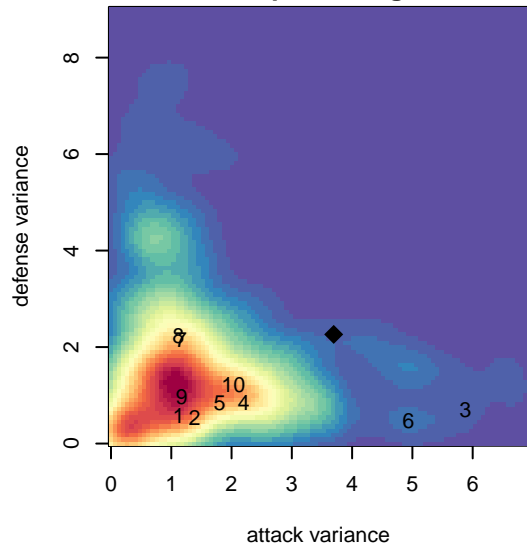

CWSA Navy G04

Central Washington Soccer Academy
 Yakima, WA
 G04 total strength=1037
 attack=3.6 defense=1.44
 fall league = PSPL WSPL 2 U13
 spr league = Spr PSPL Classic 1 U13
 notes= Gallegos 2016

alt names used:
 CENTRAL WASHINGTON SOUNDERSCW SC
 CWSA CWS Gallegos
 CWS 04 Gallegos
 CWSA CWS Gallegos
 CWS G04 NAVY (WA)

Venues played:
 2016 Sounders FC Cup GU13 Silver
 2016 Central WA Super Cup U13 Gold
 2016 PSPL WSPL 2 U13
 2016 Spr PSPL Classic 1 U13

CWSA Navy G04
 Dots are actual minus expected GF (blue circles) and GA (red triangles).
 Blue line is smoothed change in attack strength. Red is smoothed change in defense strength.

**attack and defense variance (black dot)
relative to other teams
and top 10 in region**

**attack and defense rating
relative to others at age
and all opponents in last 13 months**

Performance relative to 13 month average