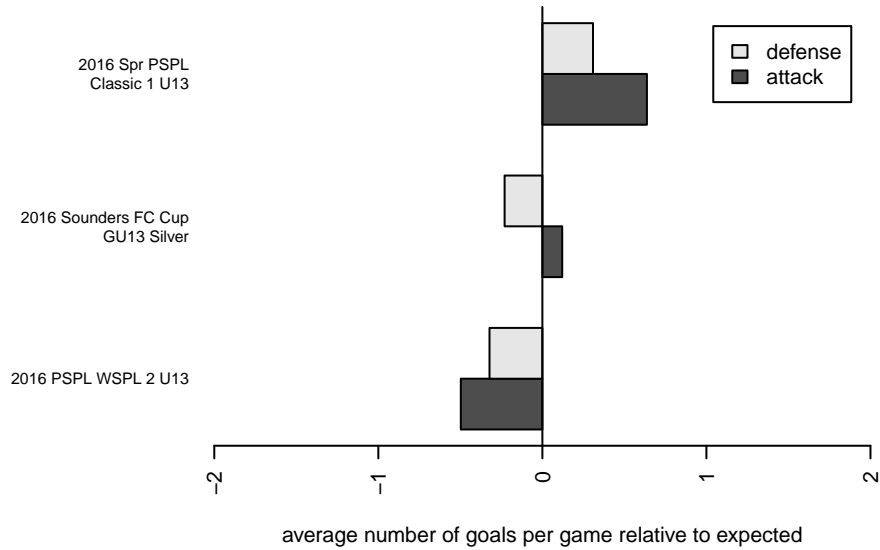

CWSA Navy G04

Central Washington Soccer Academy
 Yakima, WA
 G04 total strength=1037
 attack=3.6 defense=1.44
 fall league = PSPL WSPL 2 U13
 spr league = Spr PSPL Classic 1 U13
 notes= Gallegos 2016

alt names used:
 CENTRAL WASHINGTON SOUNDERSCW SC
 CWSA CWS Gallegos
 CWS 04 Gallegos
 CWSA CWS Gallegos
 CWS G04 NAVY (WA)

Venues played:
 2016 Sounders FC Cup GU13 Silver
 2016 Central WA Super Cup U13 Gold
 2016 PSPL WSPL 2 U13
 2016 Spr PSPL Classic 1 U13

CWSA Navy G04
 Dots are actual minus expected GF (blue circles) and GA (red triangles).
 Blue line is smoothed change in attack strength. Red is smoothed change in defense strength.

**attack and defense variance (black dot)
relative to other teams
and top 10 in region**

**attack and defense rating
relative to others at age
and all opponents in last 13 months**

Performance relative to 13 month average